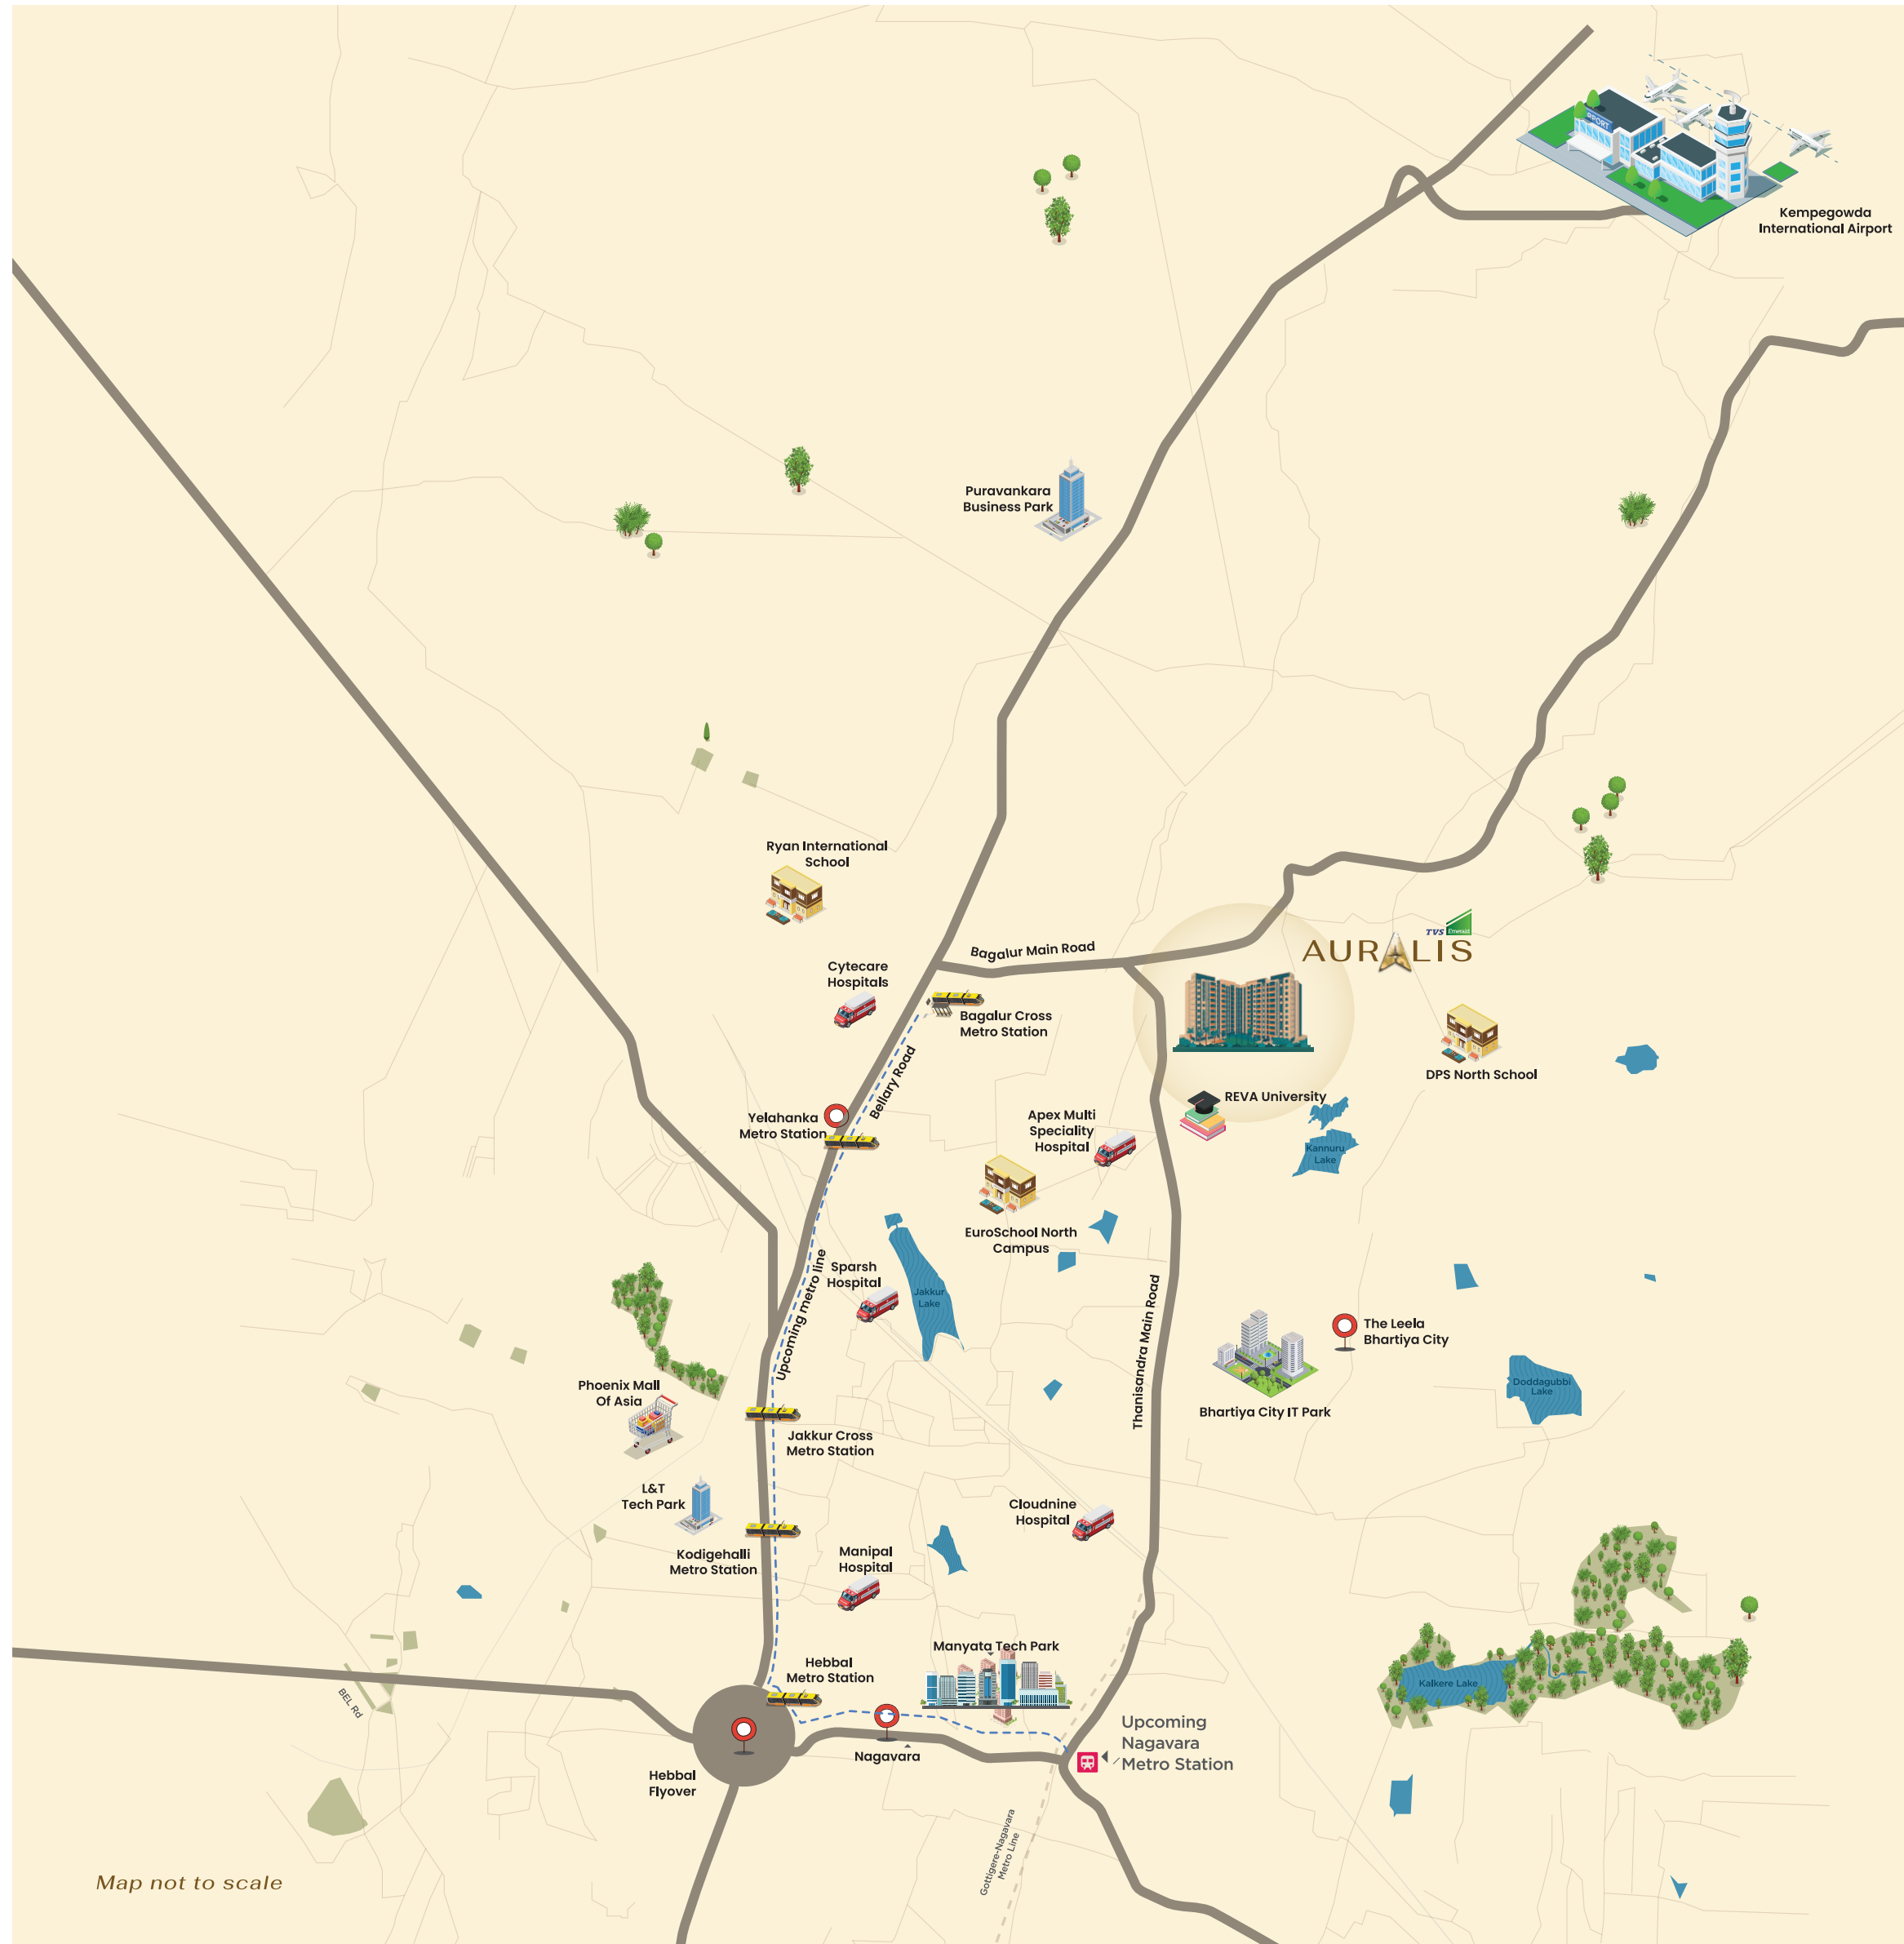

Here, life doesn't just move forward. It comes together, because all roads lead back to you.

A HOME AT THE CENTRE OF CONVENIENCE.

Map not to scale

A HOME THAT'S CLOSE TO EVERYTHING,
AND FAR FROM THE RUSH

This isn't just a well-located address—it's where life flows with quiet ease, in every direction.

HOSPITALS

Apex Multispeciality Hospital.....	02 mins
Cytec Care Hospital	10 mins
Cloudnine Hospital	10 mins
Sparsh Hospital.....	12 mins
Manipal Hospital.....	20 mins
Aster CMI Hospital	20 mins